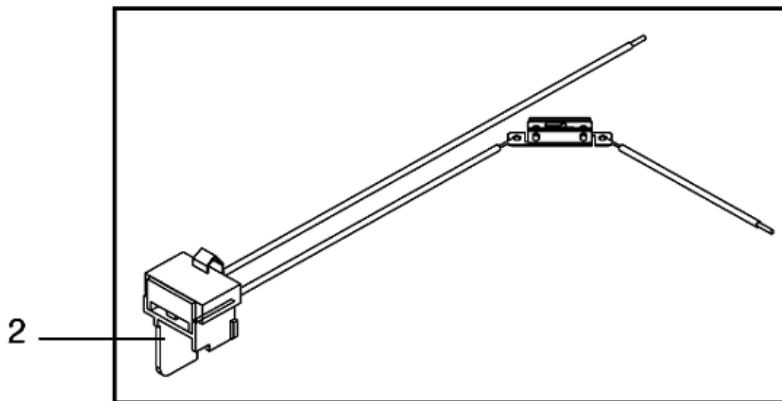

Motor and motor wire, all models

GS/GM 83

25-10-2014

Part List ID G1334

5

Motor and motor wire, all models

GS/GM 83

25-10-2014

Part List ID G1334

6

Pos	Part no.	Qty	Description
1	12125001	1	Motor/Fan GD1000
1	12125002	1	MOTOR/FAN GD1000
1	12125003	1	Motor/Fan GD1000
1	12125005	1	Motor/Fan GD1000
2	22130500	1	Internal Wire Kit
2	22130501	1	TERMOREL# M.KONDENSATOR
3	22131100	1	On/Off Switch - single pole
4	22131200	1	On/Off switch - twin pole
10	107401268	1	MOTOR KIT FOR AMATEK
11	22365300	1	SOUND ABSORBER AND GASKET GS/GM MOTOR
12	22399800	1	GASKET FOR INLET for old motor type outph. 2001