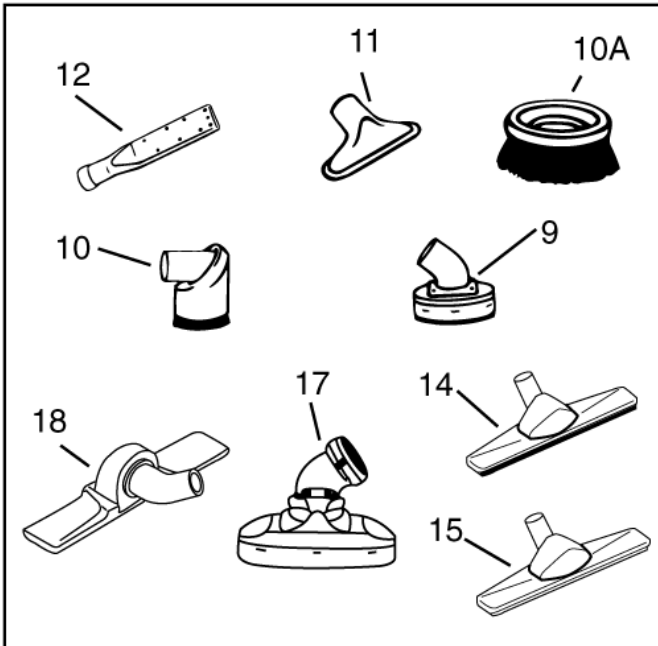

ozzles 38 mm

GS/GM 83

25-10-2014

Part List ID
G13337

43

See hoses con-
nection diagram
for 38mm

Brushes & nozzles