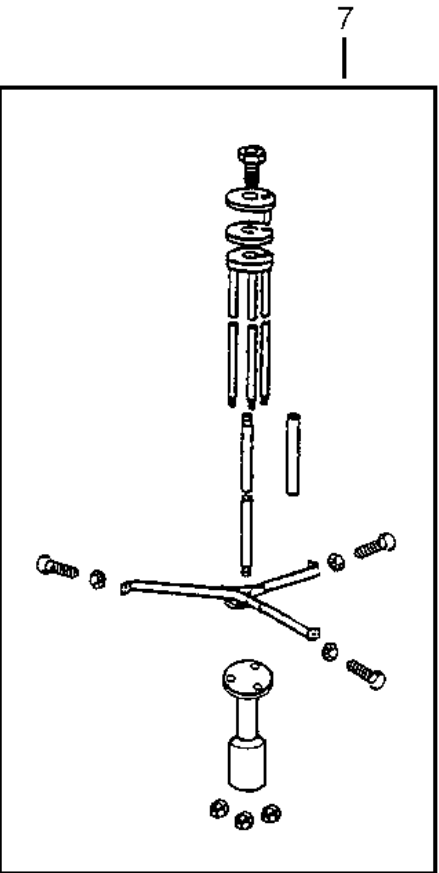

Large filter 18.500 cm2

GS/GM 83

25-10-2014

Part List ID
G13317

17

Large filter 18.500 cm2

GS/GM 83

25-10-2014

Part List ID
G13317

18

Pos	Part no.	Qty	Description
1	22397200	1	GROUNDINGPARTS
3	22397700	1	FILTER COMPLETE
4	22396801	1	Shaker Handle with nipple
5	22397600	1	FILTER SHAKER RINGS
6	71613800	1	Clamp GS82 filter assy USE 22397700
7	22397400	1	SHAKERSYSTEM COMPLETE
8	22397500	1	CLAMP FOR FILTER
9	22397000	1	FILTER PLATE
10	61709100	1	FILTER GB833 COTTON
10	62048400	1	GORE-TEX NON STATIC FILTER
10	81904000	1	GORE-TEX FILTER
10	82243500	1	NOMEX FILTER
10	L02165100	1	GORE TEX FILTER