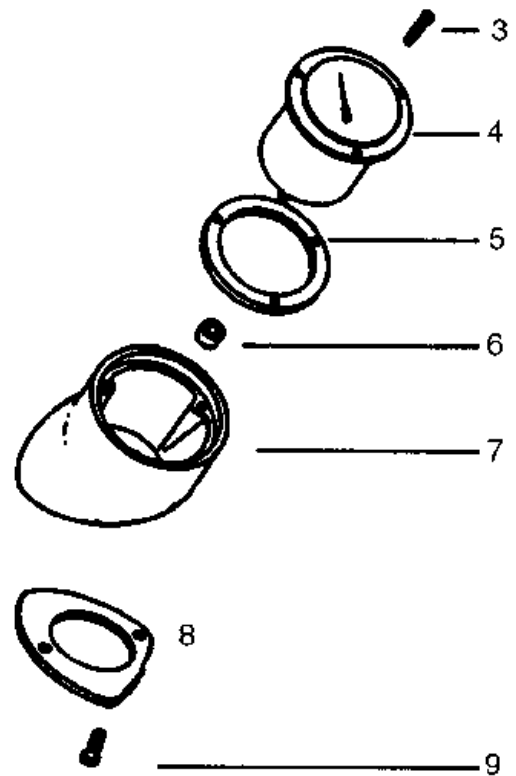

10

Note

means: New or changed ref. nos.