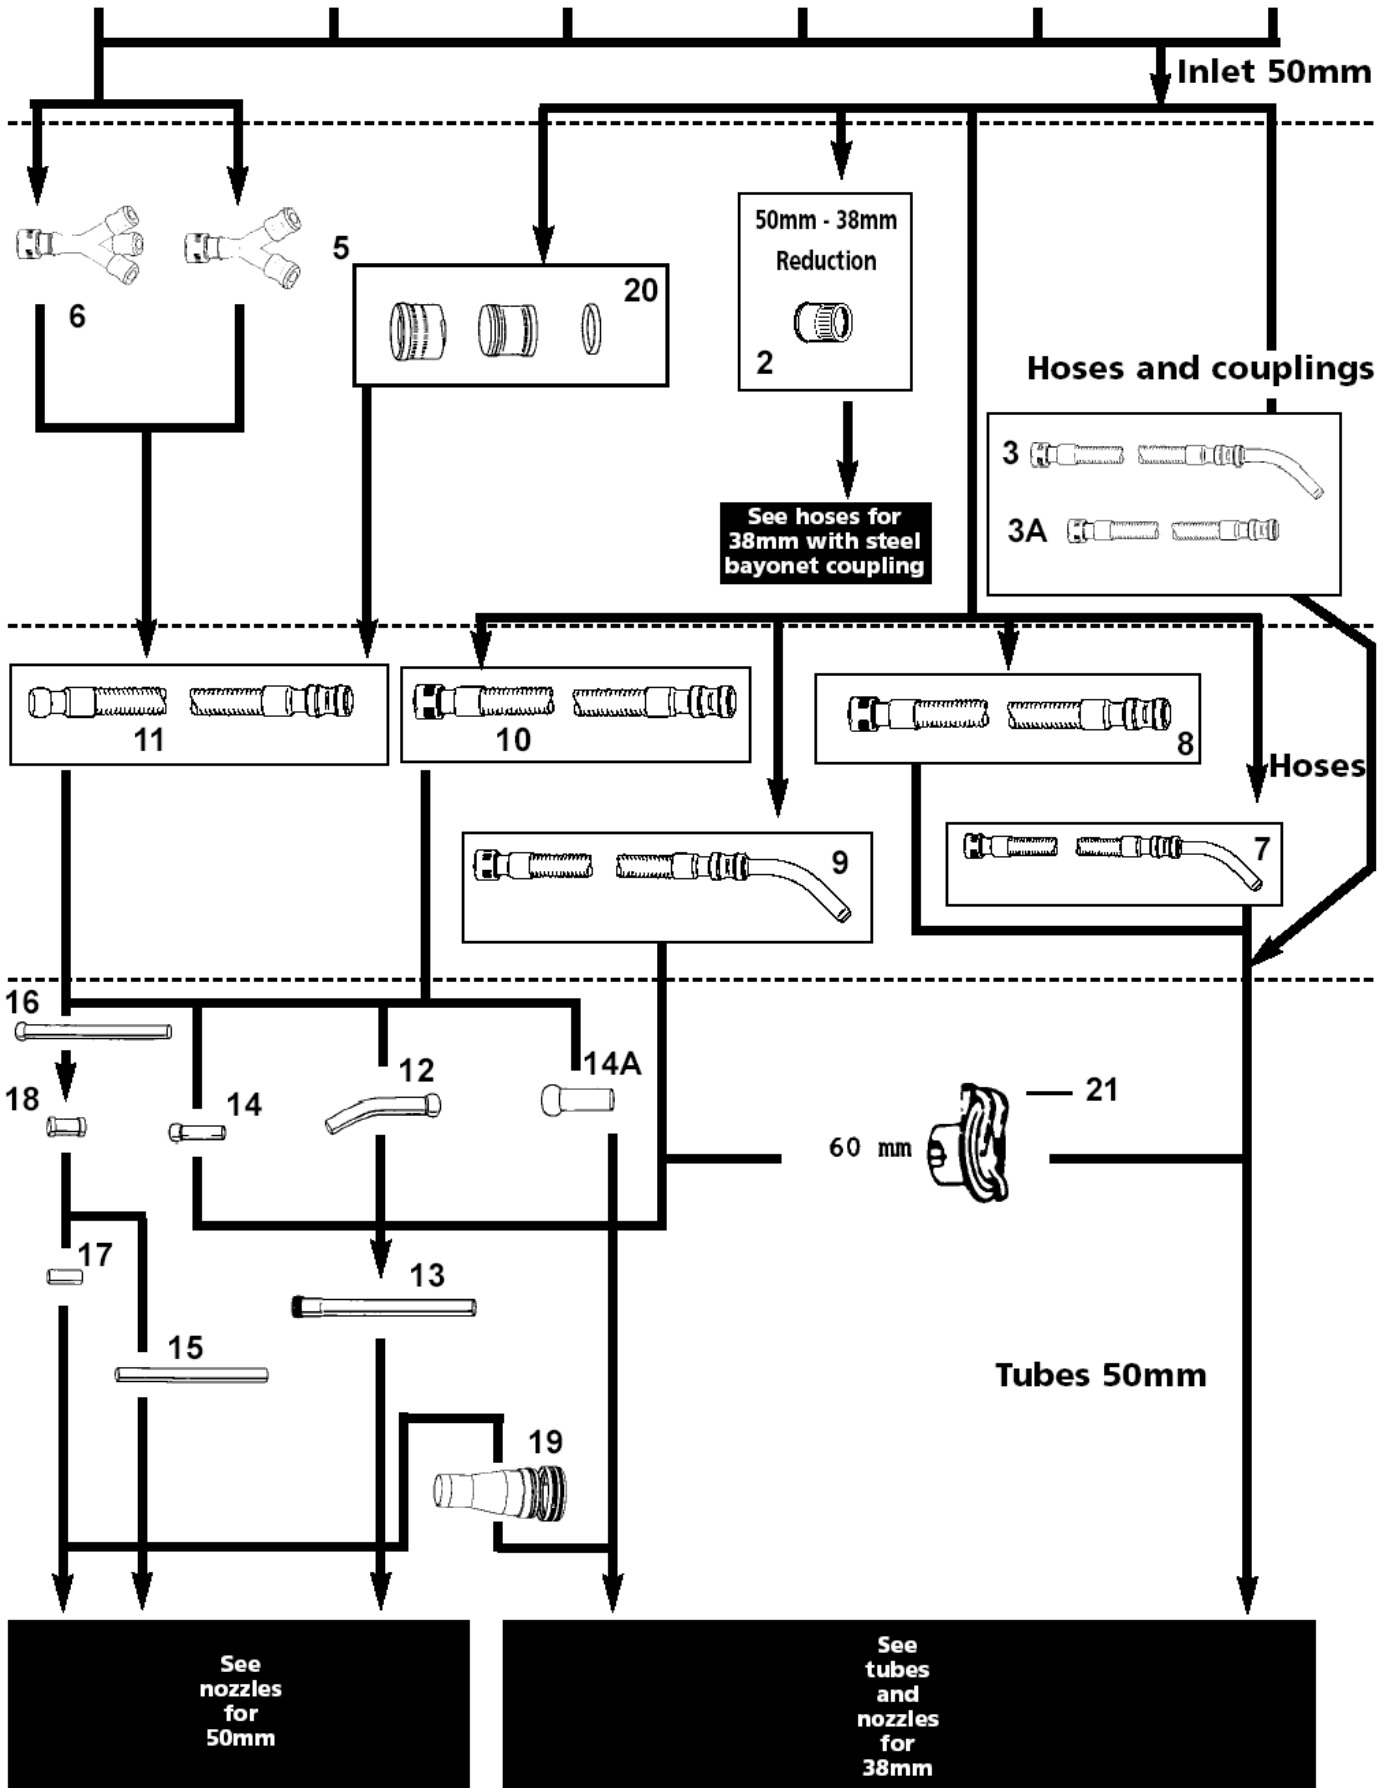

Hoses, connections and tubes 50 mm

25-10-2014

Part List ID G13331

GS/GM 83

31

GM 625
GM 626

GS/GM 82

GS/GM 83

GB 726
GB 826
GB 725

GB 833

2050

Hoses, connections and tubes 50 mm

GS/GM 83

25-10-2014

Part List ID
G13331

32

Pos	Part no.	Qty	Description
2	10960900	1	REDUCER B/F 50MM TO 38MM BETWEEN CONTAINER/HOSE
3	11605200	1	2.6m x 38-50mm plastic ho USE 11605500 & 10944000
3	11605500	1	2.6m x 38-50mm plastic ho w/ bayonet coupling
5	L02150900	1	GAFFELSTYKKE @50/2X@50 MD
6	L02151000	1	T-COUP. 50MM BAYONET INTO 3 X 50MM MUFFS
7	12167700	1	OIL RESISTANT HOSE PUR 3M B/F 50MM 38MM C. TUBE
8	82184700	1	HOSE PUR 3M 50MM B/F + 38MM MUFF
9	11382000	1	RUBBER HOSE 50MM 2M WITH STEEL CURVED TUBE
9	11382100	1	HOSE RUBBER 50M 3M B/F WITH STEEL CURVED TUBE
9	11604000	1	PLASTIC HOSE 3M 50MM WITH STEEL CURVED TUBE
9	12167200	1	OIL RESISTANT HOSE PUR 3M 50MM + CURVED TUBE IW
9	12248000	1	HOSE 50/2M CON CURV-BAJO
9	12248200	1	CONDIFLEX HOSE 3M 50MM B/F + CURVED TUBE
9	12248400	1	HOSE 55MM/5M CON BAYO COUP W CURVED TUBE
9	12248600	1	HOSE 50/10M CON CURV-BAJO
9	12292600	1	HOSE 50/2M OIL CURV-BAJO
9	12292800	1	HOSE 50/3M OIL CURV-BAJO
9	12293000	1	HOSE 50/5M OIL CURV-BAJO
9	12293200	1	HOSE50/10M OIL CURV-BAJOT
9	12331100	1	HOSE 50MM/2M PLAST GREY obsolete
9	12331200	1	5M PLASTIC HOSE & CURVED TUBE 50MM
9	12331300	1	HOSE 50mm/10M PLAST GREY BAYO COUP W CURVED TUBE
10	10624300	1	Hose rubber 50mm x 2m B/F
10	10629800	1	Hose rubber 50mm x 3m OBSOLETE
10	12248100	1	HOSE 50MM/2M CONDUCTIVE WITH BAYONET + MUFF
10	12248300	1	HOSE 50/3M CON MUFF-BAJO
10	12248500	1	HOSE 50/5M CON MUFF-BAJO
10	12248700	1	HOSE 50/10M CON MUFF-BAJO OBSOLETE
10	12256000	1	HOSE 50/2M W. STEEL BAYONE
10	12256200	1	HOSE 50/5M W. STEEL BAYONE
10	12256400	1	HOSE 50/10M W STEEL BAYON
10	12292700	1	HOSE 50/2M OIL MUFF-BAJO
10	12292900	1	HOSE 50/3M OIL MUFF-BAJO
10	12293100	1	HOSE 50/5M OIL MUFF-BAJO
10	12293300	1	HOSE 50/10M OIL MUFF-BAJO
10	21604200	1	3m x 50mm plastic hose w/ bayonet coupling-OBSOL
10	82184600	1	HOSE PUR 50MM 3M B/F + MUFF
10	L00191493	1	HOSE RUBBER 50MM/10M COMPLETE, BAYONET
10	L02156000	1	HOSE 50MM/3M METAL WITH BAYONET + MUFF
11	10629700	1	Hose rubber extn 50mmx3m
11	10696500	1	Hose rubber extn 2m
11	31803200	1	HOSE 50 MM 3 M
11	32331400	1	HOSE 50mm x 2m PLASTIC