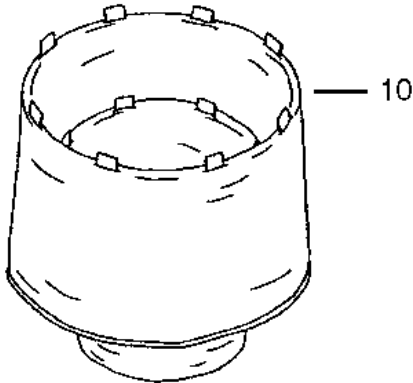

Large filter 18.500 cm2

GS/GM 83

25-10-2014

Part List ID
G13317

17

Large filter 18.500 cm2

GS/GM 83

25-10-2014

Part List ID
G13317

18

Pos	Part no.	Qty	Description
1	22397200	1	GROUNDINGPARTS
3	22397700	1	FILTER COMPLETE
4	22396801	1	Shaker Handle with nipple
5	22397600	1	FILTER SHAKER RINGS
6	71613800	1	Clamp GS82 filter assy USE 22397700
7	22397400	1	SHAKERSYSTEM COMPLETE
8	22397500	1	CLAMP FOR FILTER
9	22397000	1	FILTER PLATE
10	61709100	1	FILTER GB833 COTTON
10	62048400	1	GORE-TEX NON STATIC FILTER
10	81904000	1	GORE-TEX FILTER
10	82243500	1	NOMEX FILTER
10	L02165100	1	GORE TEX FILTER