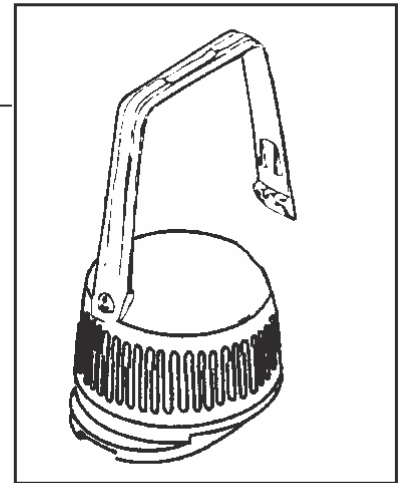

Exhaust filters and sound suppressor

GS/GM 83

25-10-2014

Part List ID G1339

9

1

4

4A

2

3

10

9

6

HEPA

5

7

HEPA