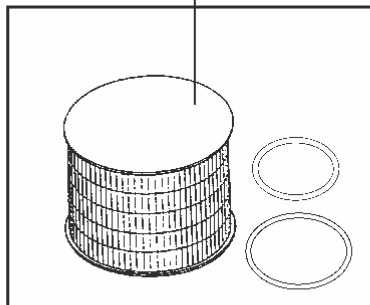

Exhaust filters and sound suppressor

GS/GM 83

25-10-2014

Part List ID G1339

9

1

4

4A

2

3

10

9

6

HEPA

5

7

HEPA