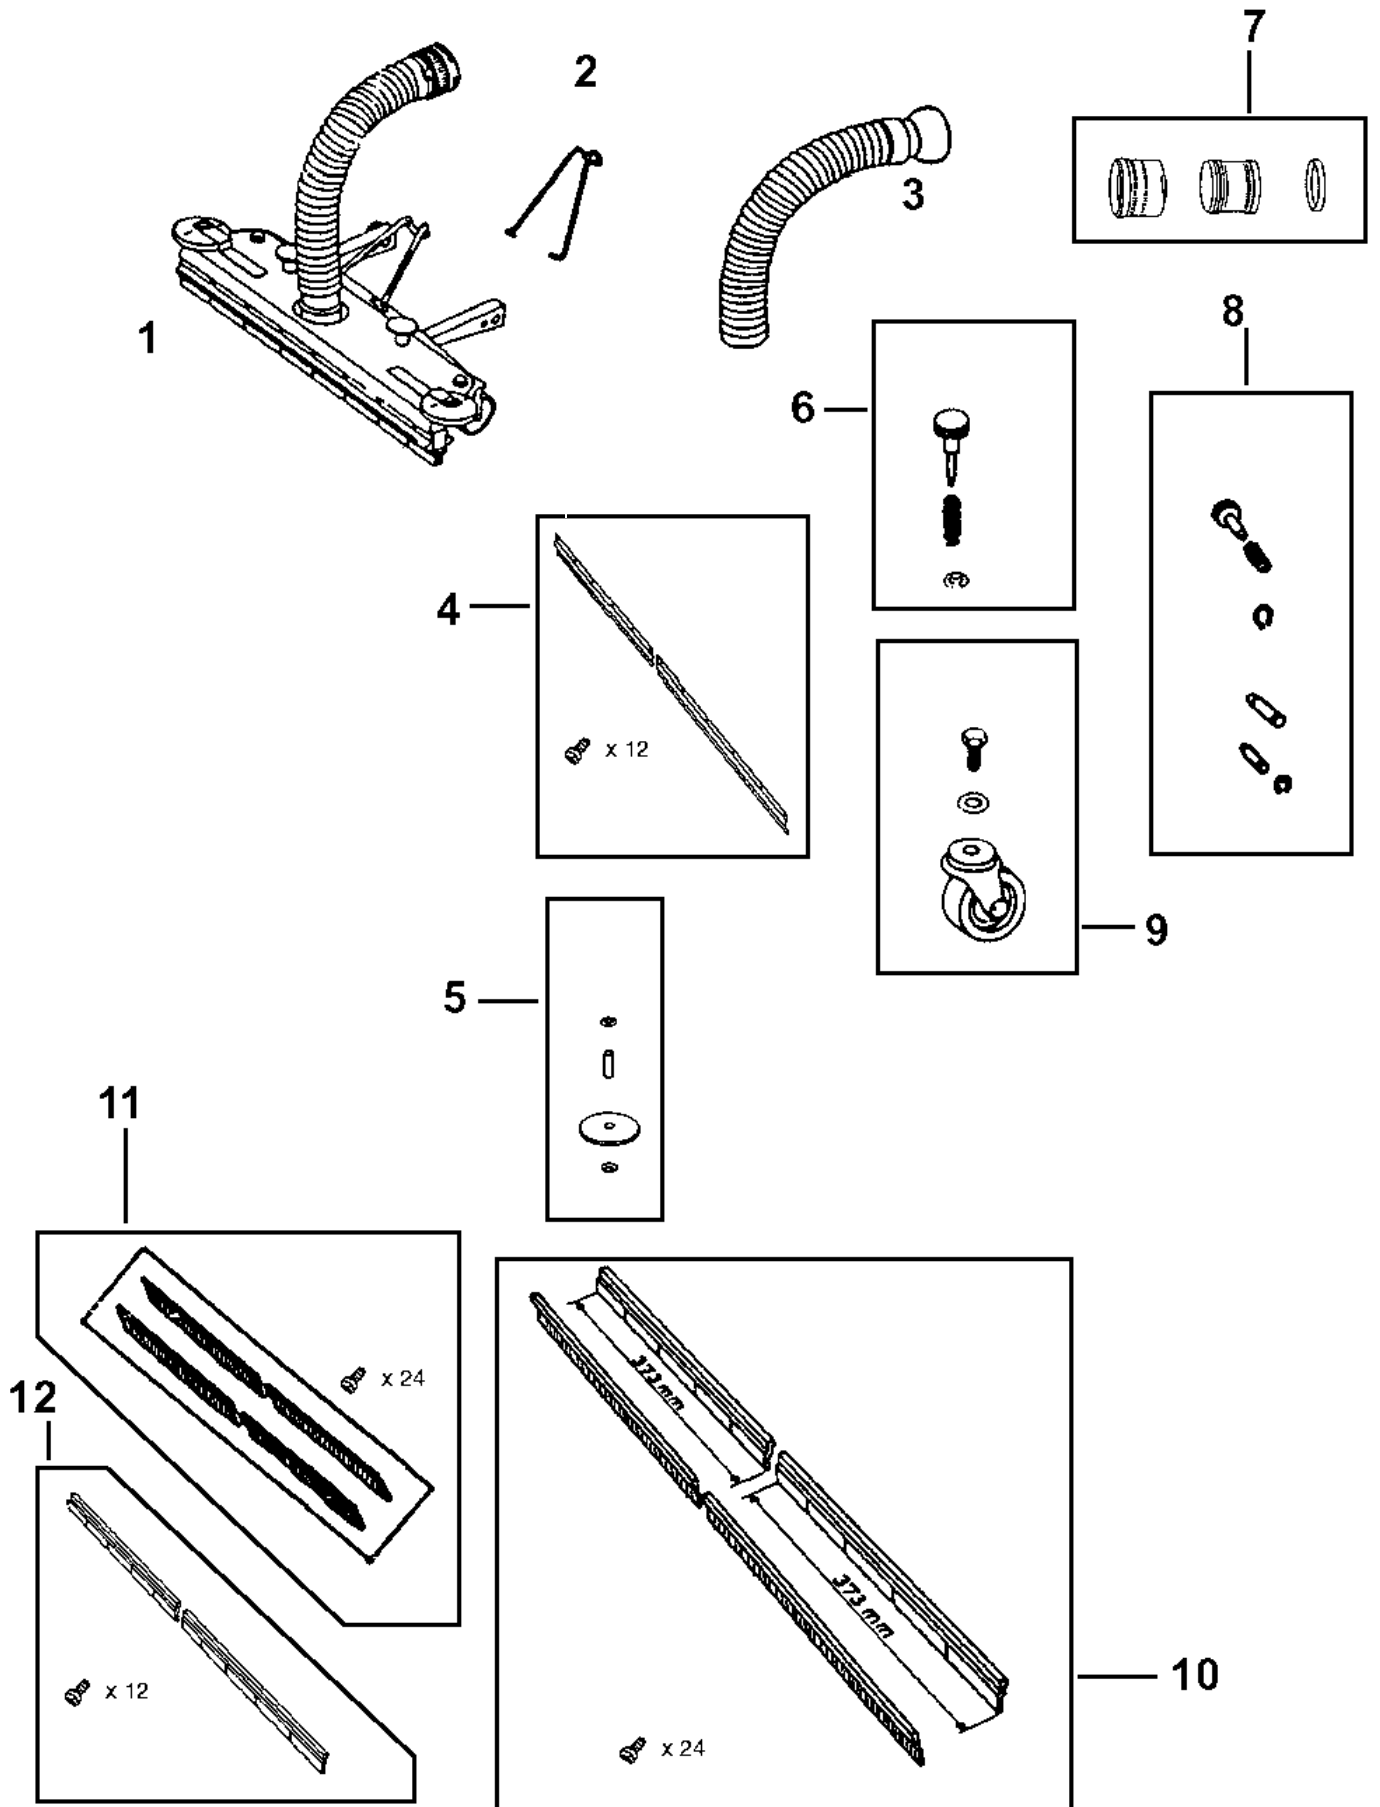

Fixed floor nozzle GS/GM 83-GB 733-GB 833

GS/GM 83

25-10-2014

Part List ID
G13325

25

Fixed floor nozzle GS/GM 83-GB 733-GB 833

GS/GM 83

25-10-2014

Part List ID
G13325

26

Pos	Part no.	Qty	Description
1	11372900	1	FIXED FLOOR NOZZLE 750MM X 50MM GS83
1	12294600	1	NOZZLE 750mm 2BRUSH-2RUB
2	71355100	1	Lifting hook FFN 750mm
3	61732900	1	Hose 570mm
4	22402800	1	TWO BRUSH LIP HOLDERS FOR NOZZLE KIT obsolete
5	22386800	1	Kit Bumper Wheel for FFN (11372900)
6	22384600	1	ADJUSTMENT SCREW FOR THE NOZZLE
7	22344200	1	50mm BAYONET FITTING
8	22386900	1	NOZZLE ATTACHMENT + AXEL KIT, (F. FEX 11372900)
9	22384800	1	WHEEL KIIY GOT NOZZLE WAGON
10	22295400	1	BRUSHES & BLADES 750mm
11	21669600	1	Brush set 75cm for FFN
12	22402900	1	Lips for nozzle kit