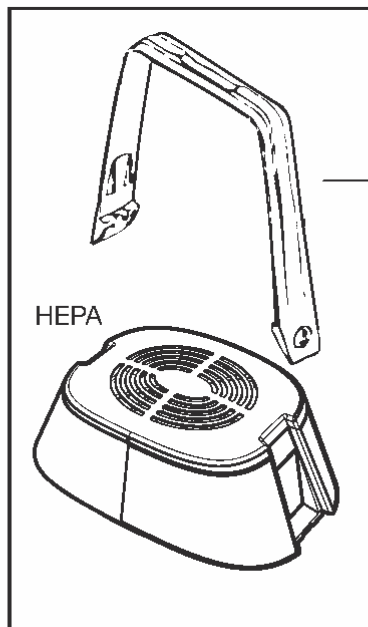

Exhaust filters and sound suppressor

GS/GM 83

25-10-2014

Part List ID G1339

9

1

4

4A

2

3

10

9

6

HEPA

5

7

HEPA