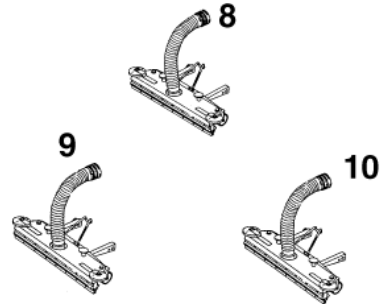

Nozzles 50 mm

GS/GM 83

25-10-2014

Part List ID
G13333

34

See hoses connection diagram for 38mm

See hoses connection diagram for 50mm

45°
11

12

13

11 A

11 B

12 A

12 B

12 A

13 B

14

17

18

19

21

Wood

26

Wooden nozzle for cleaning ovens

29

15

16

Wood/plastic blades

22

Plastic/Lips

22 A

Wood/brush

23

Plastic/Brush

23 A

Wood/plastic blades

24

Plastic/Lips

24 A

Wood/brush

25

Plastic/Brush

25 A

Nozzle Neck adjustable
Neck material:
-Rubber/Aluminium/
Fe-Zn.
-Silicone Rubber/
Alu/Stainless Steel.

27

Nozzle with adjustable Neck
Neck material:
-Rubber/Aluminium/
Fe-Zn.
-Silicone Rubber/
Alu/Stainless Steel.

31

32

33

34

Nozzle Neck adjustable & Lockable
Neck material:
-Rubber/Aluminium/
Fe-Zn.
-Silicone Rubber/
Alu/Stainless Steel.

27

Nozzle with adjustable Neck
Neck material:
-Rubber/Aluminium/
Fe-Zn.
-Silicone Rubber/
Alu/Stainless Steel.

35

36

37

38

Fixed floor nozzle