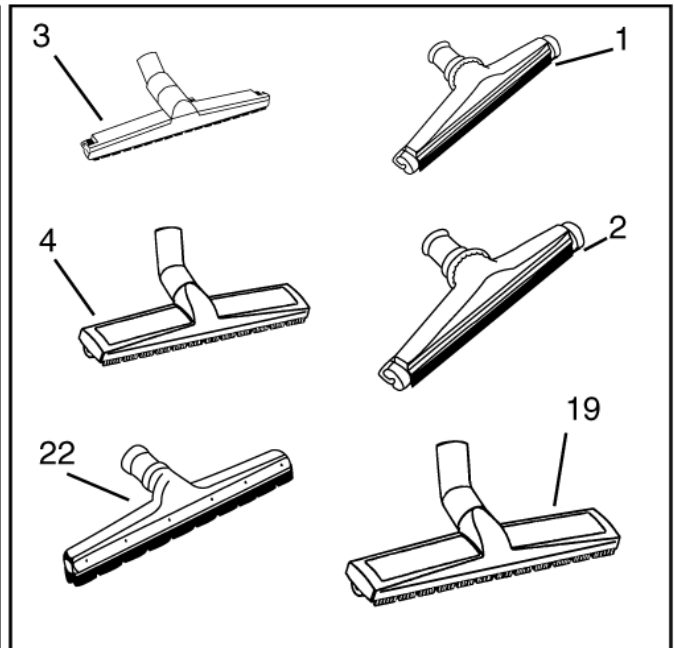

Nozzles 38 mm

GS/GM 83

25-10-2014

Part List ID HOSE15

55

See hoses con-
nection diagram
for 38mm

Brushes & nozzles

Wet pick-up