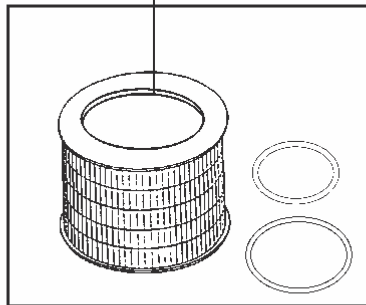

Exhaust filters and sound suppressor

GS/GM 83

25-10-2014

Part List ID G1339

9

1

4

4A

2

3

10

9

6

HEPA

5

7

HEPA