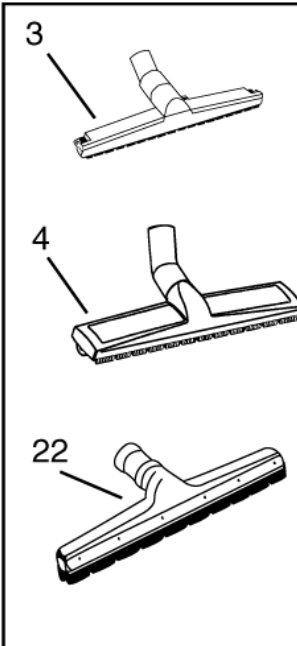

Hose connection diagram steel/brass bayonet 38

GS/GM 83

25-10-2014

Part List ID

G13335

42

Pos	Part no.	Qty	Description
10	82290201	1	HOSE 38MM/3M OILRESISTANT WITH BALL + MUFF
10	82290301	1	HOSE 38MM/5M OILRESISTANT WITH BALL + MUFF
10	82290401	1	HOSE 38MM/10M OILRESISTAN WITH BALL + MUFF
10	82343600	1	HOSE 38MM/5M PLAST GREY WITH MUFF AND BALL
10	82343700	1	HOSE 38MM/10M PLAST GREY WITH MUFF AND BALL
11	11810200	1	HOSE 38 MM 2 M
11	11810400	1	HOSE 38 MM 3 M
12	21810100	1	HOSE 38 MM 2 M
12	21810300	1	HOSE 38 MM 3 M
14	10944000	1	CURVED STEEL TUBE 38MM
15	10984600	1	Short tube b/end 38x210mm
16	11339800	1	Curved tube 38mm ali
17	71917000	1	CURVED TUBE 38MM WITH BALL STAINLESS STEEL
18	11027200	1	STEEL TUBE 38MM X 560MM
19	10967000	1	Tube 90deg ext 820mm ali
20	10961200	1	Tube light ext 1000mm ali
21	11297400	1	Tube 1000mm ali GV21
22	11916000	1	TUBE ST/STEEL 630MM X 38MM

ozzles 38 mm

GS/GM 83

25-10-2014

Part List ID
G13337

43

See hoses con-
nection diagram
for 38mm

Brushes & nozzles

Wet pick-up