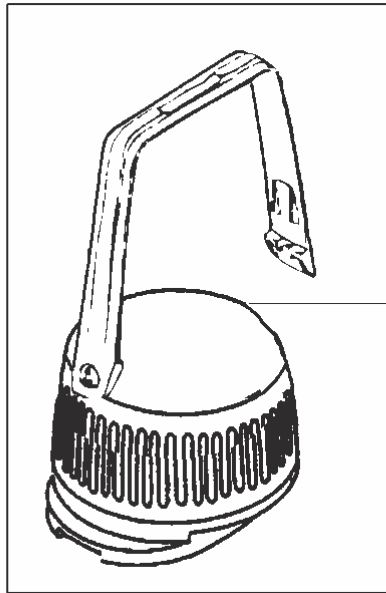

Exhaust filters and sound suppressor

GS/GM 83

25-10-2014

Part List ID G1339

9

1