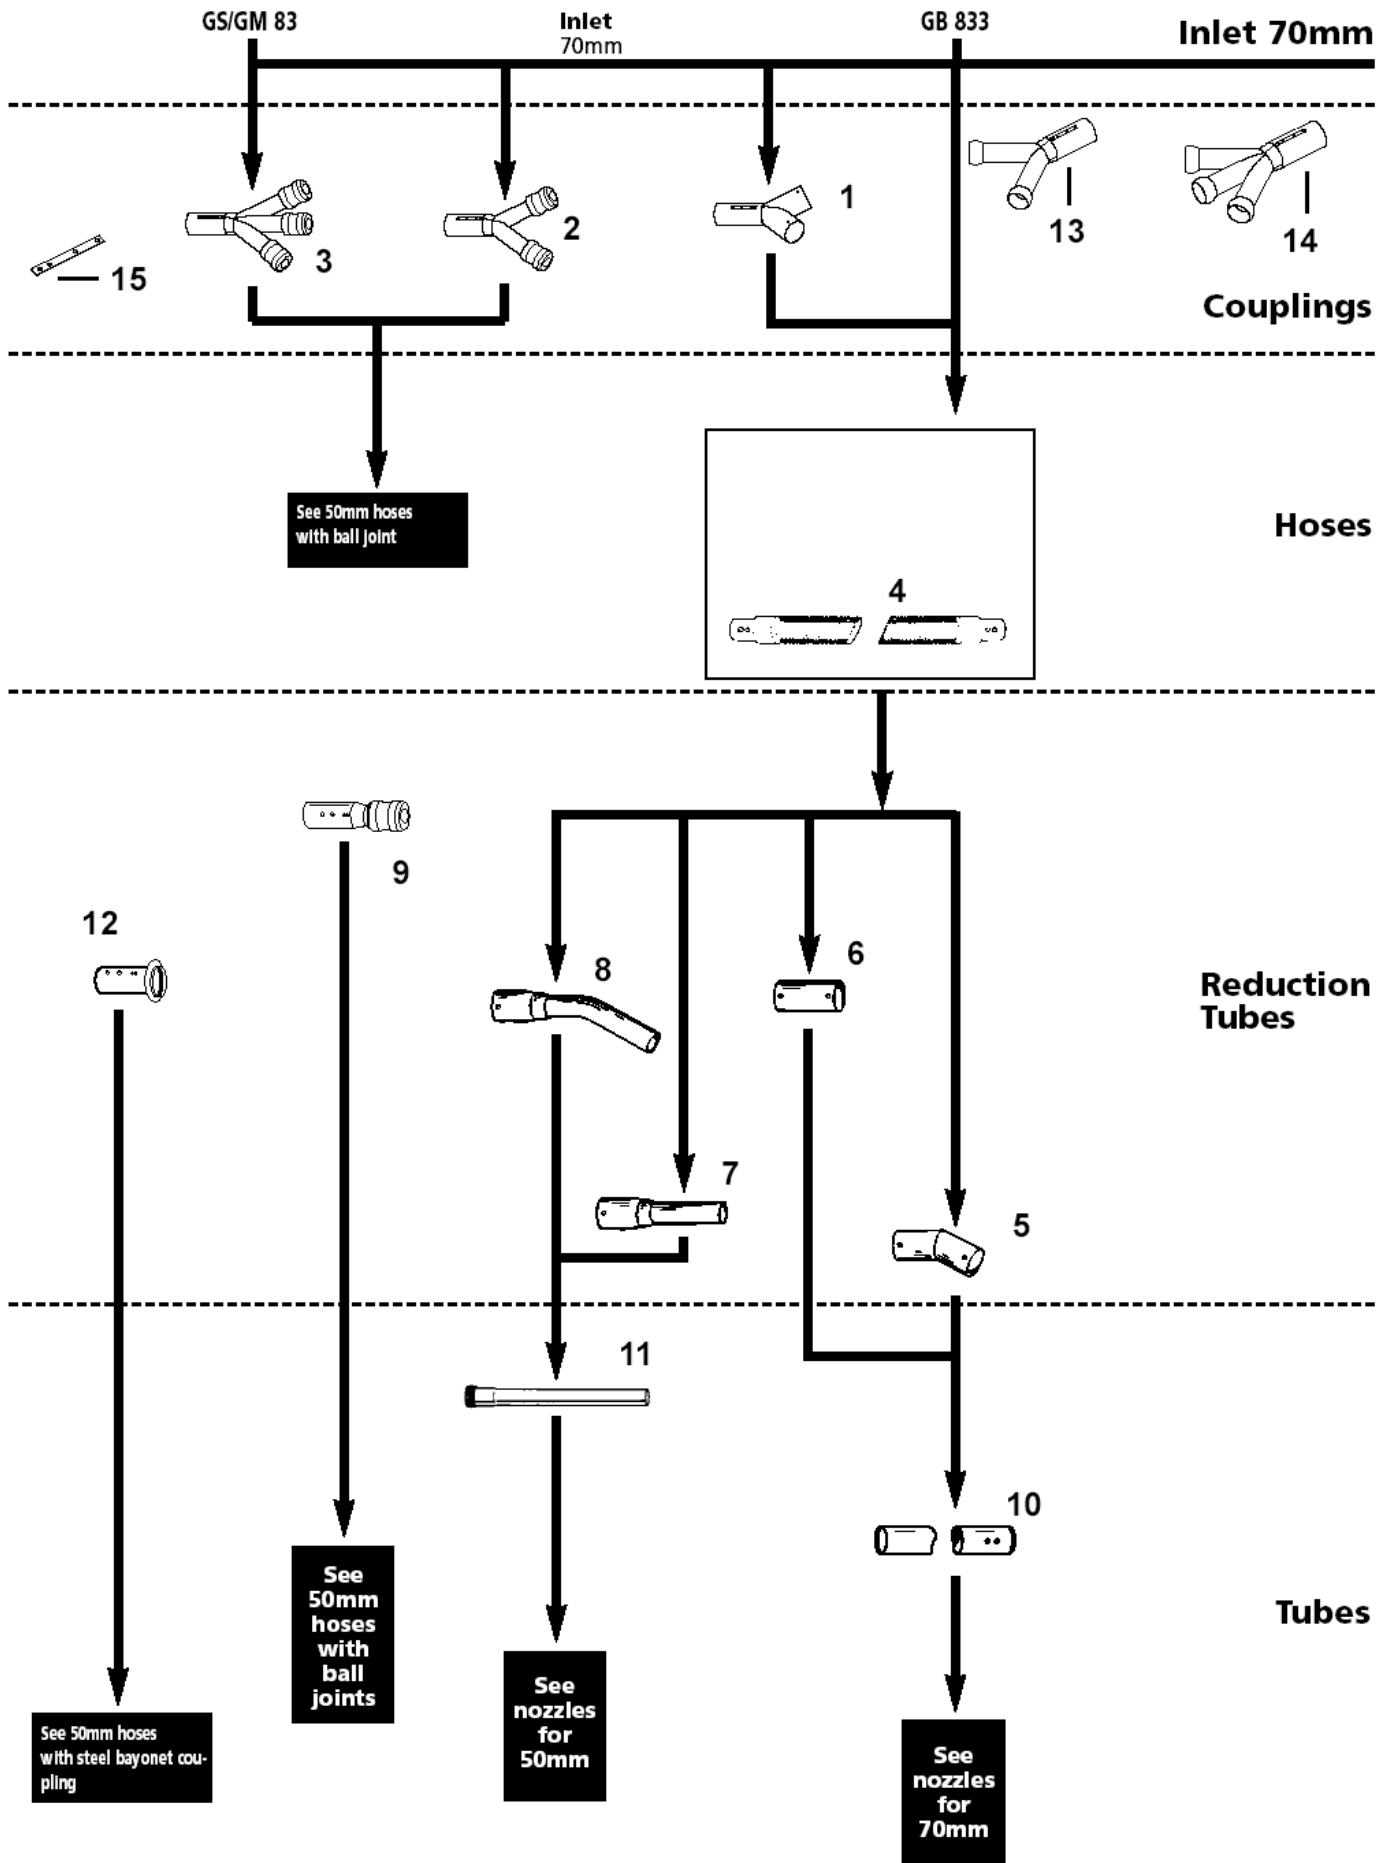

Hoses, connections and tubes 70 mm

25-10-2014

Part List ID
G13327

27

GS/GM 83

Hoses, connections and tubes 70 mm

GS/GM 83

25-10-2014

Part List ID
G13327

28

Pos	Part no.	Qty	Description
1	L03059500	1	Y PIECE 3 X 70MM
2	L03059601	1	T-COUPLING 70MM 2X50MM OBSOLETE
3	L03059700	1	BRANCH Y PIECE 70/3X50MM
4	L03060300	1	HOSE PLASTIC 70MM 3M METAL TO METAL JOINTS
4	L03060500	1	HOSE PLASTIC 70MM 5M METAL TO METAL JOINTS
4	L03062000	1	HOSE METAL 70MM 3M METAL TO METAL JOINTS
4	L03063800	1	HOSE RUBBER 70MM 3M METAL TO METAL JOINTS
4	L03063900	1	HOSE RUBBER 70MM 5M METAL TO METAL JOINTS
4	L03067100	1	HOSE 70MM/3M ANT POLY MET-MET JOINTS
5	L03056203	1	MUFF 70/70MM HOSE TO TUBE
6	L03056200	1	CONNECTOR FOR HOSE 70MM
7	L03057400	1	REDUCER STRAIGHT 70/50MM
8	L03056600	1	REDUCER 70MM TO 50MM
9	L03057100	1	REDUCER COUPLING 70MM TO 50MM BALL END
10	L03055000	1	STRAIGHT STEEL TUBE 70MM 1.2M
11	10686400	1	TUBE STEEL 1M X 50MM
12	L03057500	1	REDUCER 70MM TO 50MM BF