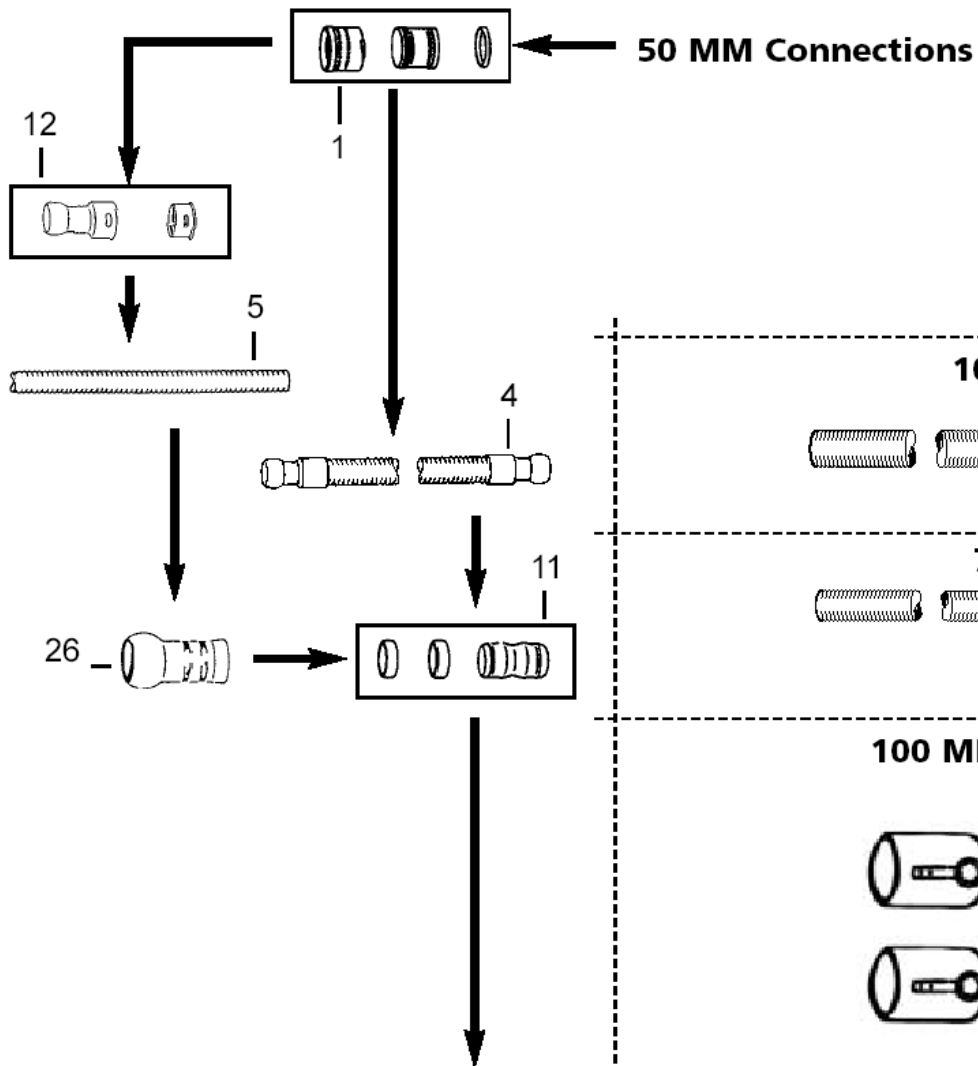

For custom hose length 100-70-50 mm

GS/GM 83

25-10-2014

Part List ID
HOSE27

60

100 MM Hoses

70 MM Hoses

100 MM End pieces

50 MM Connections

70 MM End pieces

Tube Connections 50 MM

70 MM and 50 MM Connections

For custom hose length 100-70-50 mm

GS/GM 83

25-10-2014

Part List ID HOSEZ7

61

Pos	Part no.	Qty	Description
1	22344200	1	50mm BAYONET FITTING
2	82351600	1	10m BLACK ANTISTATIC HOSE
2	82359300	1	HOSE POLYURETHAN 100MM 1 PC LENGHT:15M IN ROLL
3	82351500	1	PLASTHOSE @70MMX10M COND 1 PC LENGTH:10M IN ROLL
3	82359200	1	Poly ur Hose 70mm x 15m 1 pc of Length 15m in Box
4	20624200	1	Hose rubber 50mm x 2m
4	4072400221	1	3m rubber hose 50mm c/w ball-ends f or Nilfisk b/f
4	61604100	1	HOSE 50 MM 3 M
4	82246200	1	HOSE CONDUCT.PLAST 50/2M
4	82246300	1	HOSE CONDUCT.PLAST 50/3M
4	82246400	1	HOSE CONDUCT.PLAST 50/10M
4	82246500	1	HOSE CONDUCT.PLAST 50/5M
4	82255900	1	HOSE 50/2M NONCON W.BALLS
4	82256100	1	HOSE 50/5M NONCON W.BALLS
4	82256300	1	HOSE 50/10M NONCON W.BALL *****obsolete*****
4	82290500	1	HOSE 50/2M OIL BALL-BALL
4	82290600	1	HOSE 50/3M OIL BALL-BALL
4	82290700	1	HOSE 50/5M OIL BALL-BALL
4	82290800	1	HOSE 50/10M OIL BALL-BALL
4	L02159900	1	METAL HOSE BF 3M X 50MM BAYONET COUPLING
4	L03066303	1	ANTISTATIC TRANSPARENT PUR HOSE 3M X 50MM
5	82295700	1	25M-50mm PLASTIC HOSE
5	82309700	1	Hose condiflex 50mm 25m
5	82359100	1	Poly ur Hose 50mm x 15m
7	L03056100	1	Hose Connector 100mm
8	L03056101	1	CONNECTION @100 MM
9	L03066100	1	TUBE COUPLING
10	L03056000	1	Hose Connector 70mm
11	22339700	1	50mm MUFF KIT
12	22340100	1	50mm BALL JOINT AND BUSH
12	22340300	1	Ball Joint Brush/Kit Black 50mm for hoses
12	22340500	1	BALL JOINT/BUSH KIT
13	31080200	1	Hose ball end steel 50mm
14	L03056600	1	REDUCER 70MM TO 50MM
15	L03056203	1	MUFF 70/70MM HOSE TO TUBE
16	L03057400	1	REDUCER STRAIGHT 70/50MM
17	L03056200	1	CONNECTOR FOR HOSE 70MM
18	31316900	1	Spring clip 50/70mm tubes
19	21318100	1	Curved tube 50mm steel
20	10624400	1	Tube curved 50mm steel
21	10984600	1	Short tube b/end 38x210mm
22	L02652000	1	RUBBER ANGLED SLEEVE WITH CLAMP BAND
23	80694300	1	Rubber coupling 90deg 50