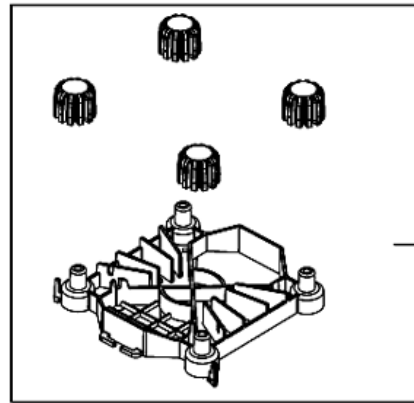

Motor and motor wire, all models

GS/GM 83

25-10-2014

Part List ID G1334

5

Motor and motor wire, all models

GS/GM 83

25-10-2014

Part List ID G1334

6

Pos	Part no.	Qty	Description
1	12125001	1	Motor/Fan GD1000
1	12125002	1	MOTOR/FAN GD1000
1	12125003	1	Motor/Fan GD1000
1	12125005	1	Motor/Fan GD1000
2	22130500	1	Internal Wire Kit
2	22130501	1	TERMOREL# M.KONDENSATOR
3	22131100	1	On/Off Switch - single pole
4	22131200	1	On/Off switch - twin pole
10	107401268	1	MOTOR KIT FOR AMATEK
11	22365300	1	SOUND ABSORBER AND GASKET GS/GM MOTOR
12	22399800	1	GASKET FOR INLET for old motor type outph. 2001