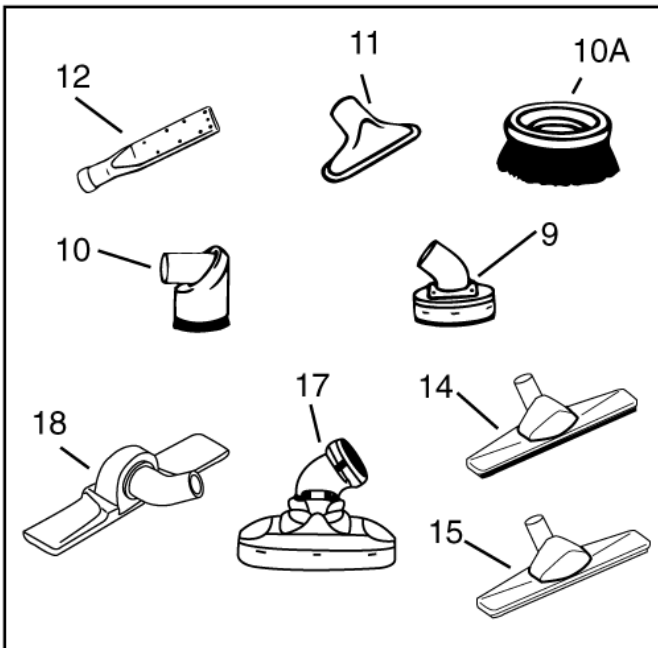

Nozzles 38 mm

GS/GM 83

25-10-2014

Part List ID HOSE15

55

See hoses con-
nection diagram
for 38mm

Brushes & nozzles

Wet pick-up