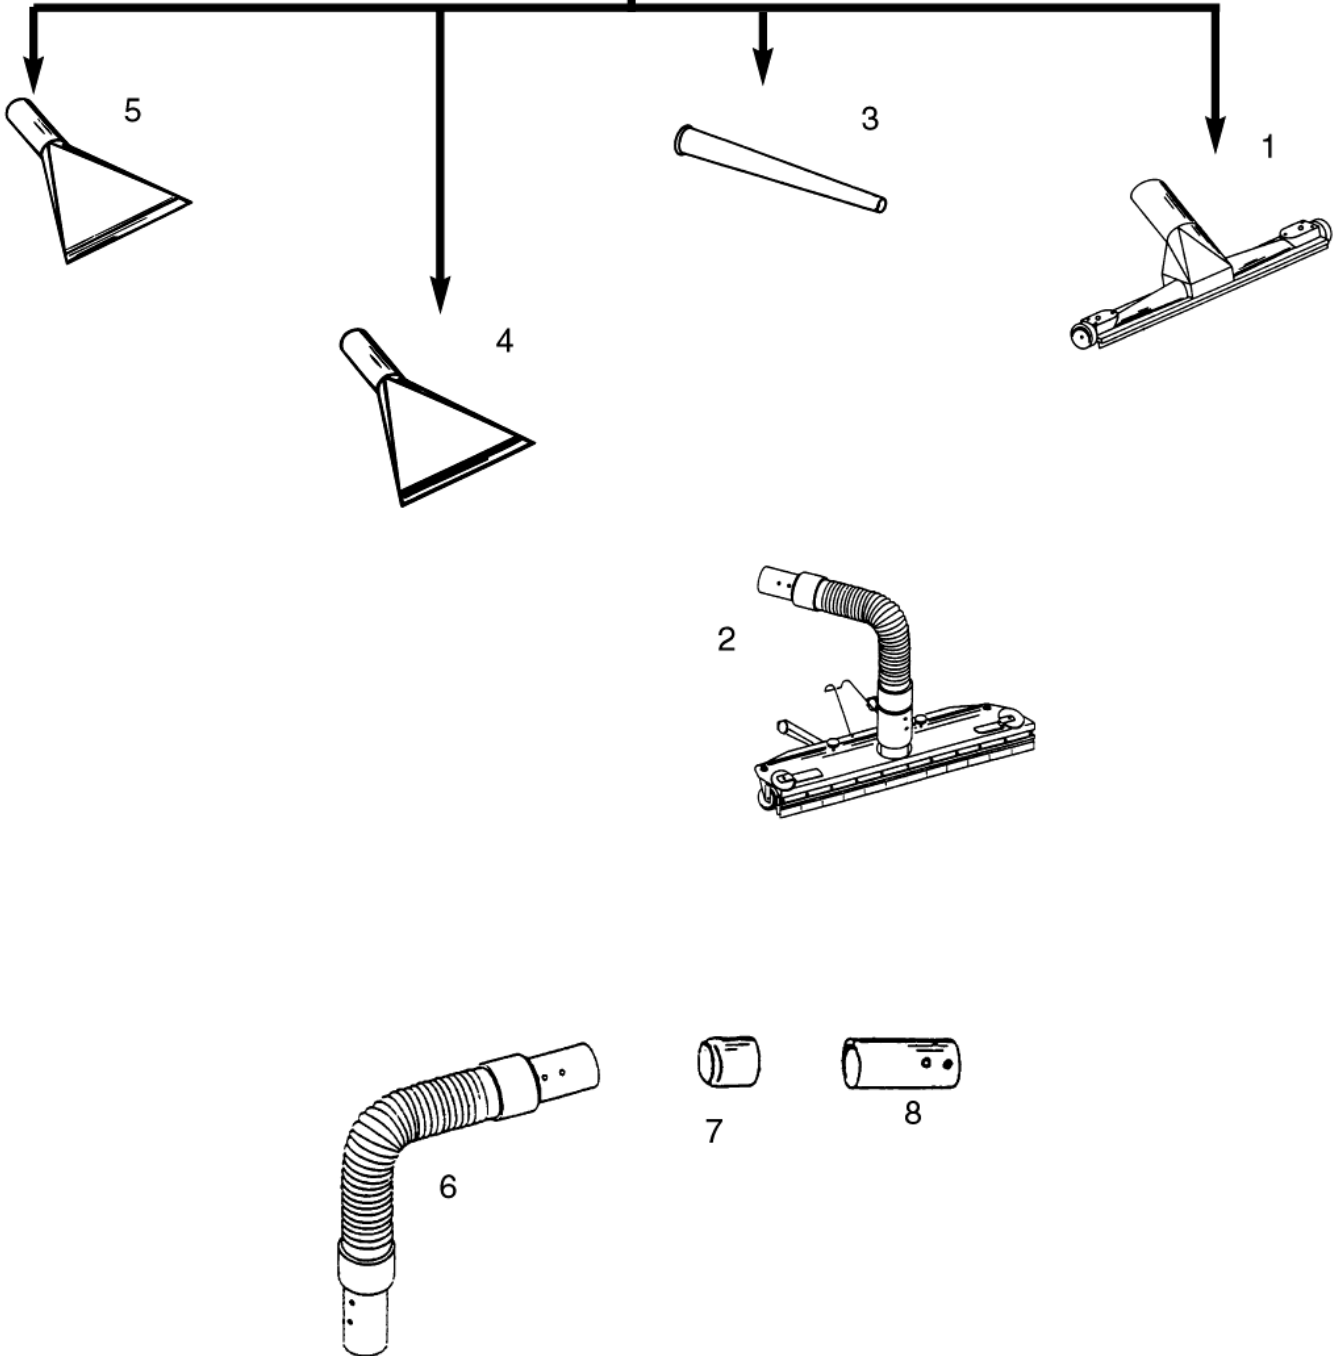

Nozzles 70 mm

GS/GM 83

25-10-2014

Part List ID
G13329

29

See hoses con-
nection
diagram
for 70mm
inlet

Nozzles 70 mm

GS/GM 83

25-10-2014

Part List ID
G13329

30

Pos	Part no.	Qty	Description
1	L03058500	1	WHEELED FLOOR NOZZLE 70MM 500MM
3	L03058000	1	CONE 400MM 70MM BLACK
4	L03058100	1	Fishtail nozzle 350 x 25m
5	L03058200	1	Fishtail nozzle 250 x70mm