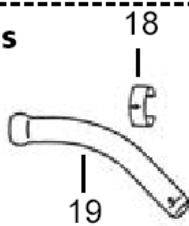

50 MM Connections