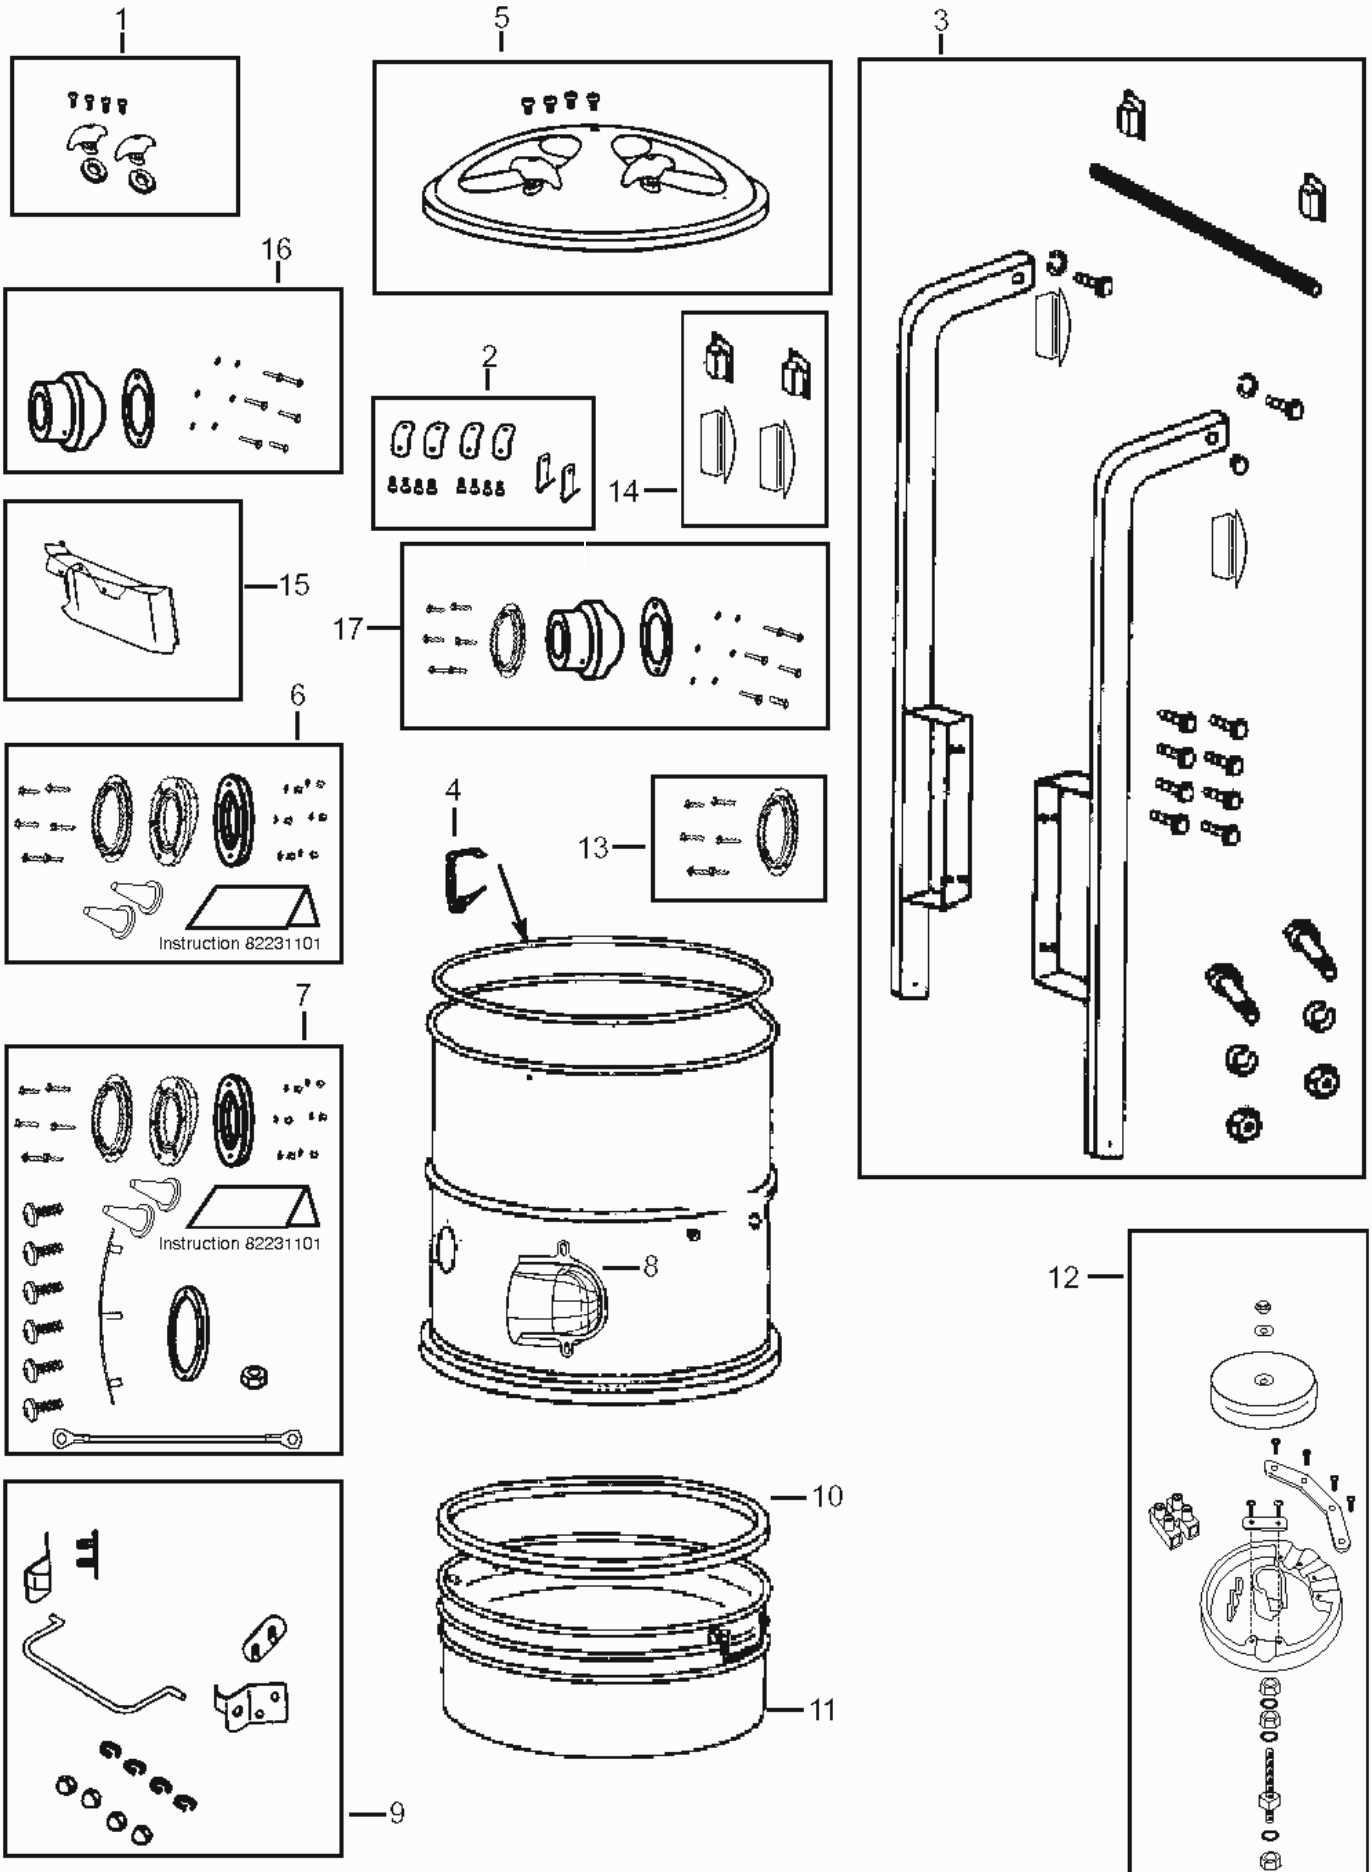

Container

GS/GM 83

25-10-2014

Part List ID
G13312

13

Container

GS/GM 83

25-10-2014

Part List ID
G13312

14

Pos	Part no.	Qty	Description
1	22396100	1	CLIP FOR MOTOR HEAD
2	22396300	1	BRACKET WITH SCREWS
3	22396200	1	HANDLE COMPLETEin83/X33in
4	81596400	1	GASKET TOP LID 600mm PLATFORM
5	21550500	1	COVER WITH LIDS GS/GM83
6	22357700	1	INLET BAYONET COUPLING
7	22396400	1	EXCHANG INLET 100/70-50MM W.ANTISTAT.PARTS
8	71712801	1	DEFLECTOR
9	32210400	1	Handle
10	71465700	1	Gasket waste bin GS83
11	21550400	1	Bucket GS83
12	22305500	1	Distributer Box Kit
13	22386500	1	BAYONET RING F INLET 50MM
14	22402400	1	PLUG
15	81853200	1	Deflector GB833
16	22402300	1	INLET @50/@70MM
17	22402300	1	INLET @50/@70MM