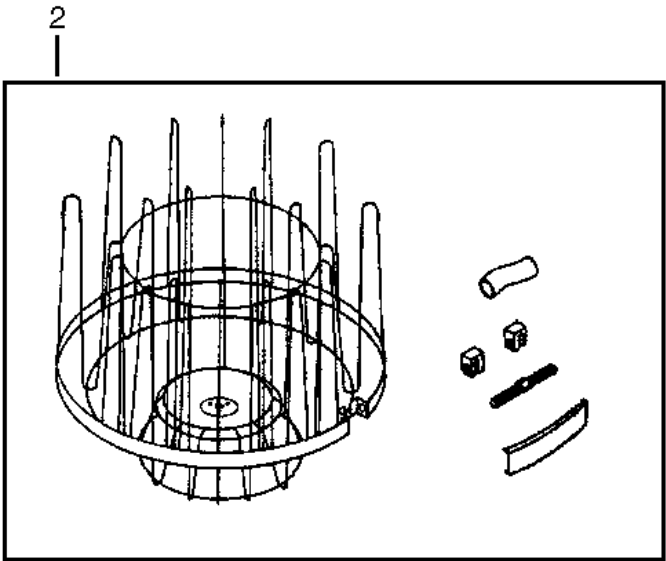

Large filter 18.500 cm2

GS/GM 83

25-10-2014

Part List ID
G13317

17

Large filter 18.500 cm2

GS/GM 83

25-10-2014

Part List ID
G13317

18

Pos	Part no.	Qty	Description
1	22397200	1	GROUNDINGPARTS
3	22397700	1	FILTER COMPLETE
4	22396801	1	Shaker Handle with nipple
5	22397600	1	FILTER SHAKER RINGS
6	71613800	1	Clamp GS82 filter assy USE 22397700
7	22397400	1	SHAKERSYSTEM COMPLETE
8	22397500	1	CLAMP FOR FILTER
9	22397000	1	FILTER PLATE
10	61709100	1	FILTER GB833 COTTON
10	62048400	1	GORE-TEX NON STATIC FILTER
10	81904000	1	GORE-TEX FILTER
10	82243500	1	NOMEX FILTER
10	L02165100	1	GORE TEX FILTER