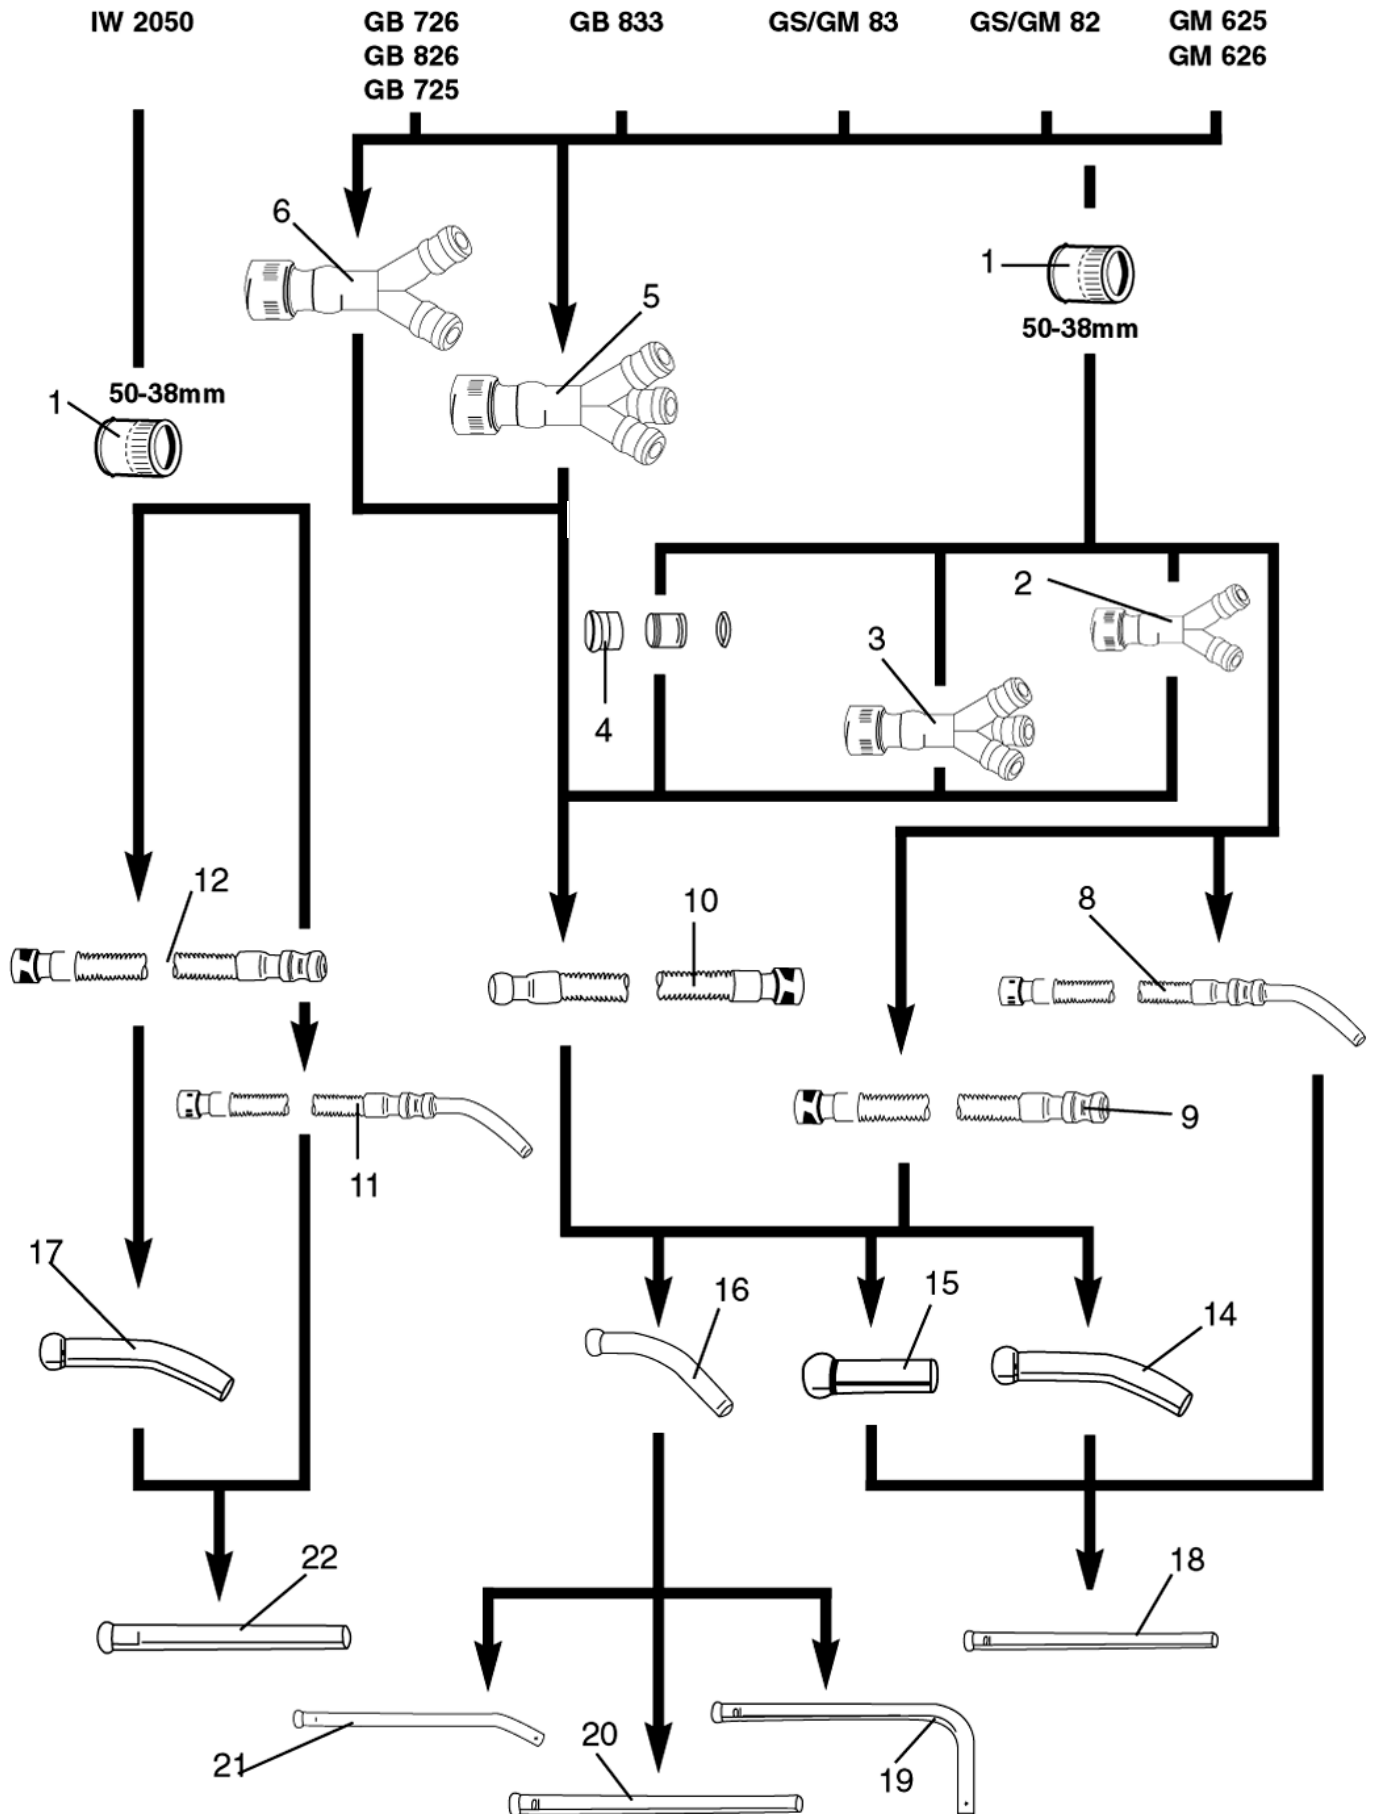

Hose connection diagram steel/brass bayonet 38

GS/GM 83

25-10-2014

Part List ID

G13335

40

Hose connection diagram steel/brass bayonet 38

GS/GM 83

25-10-2014

Part List ID G133335

41

Pos	Part no.	Qty	Description
1	10960900	1	REDUCER B/F 50MM TO 38MM BETWEEN CONTAINER/HOSE
2	L02151100	1	T-COUP. 38MM-BAYONET INTO 3 X 32MM MUFFS
2	L02151200	1	T.COUP. 38MM BAYONET INTO 2 X 38MM MUFFS
4	22329900	1	STEEL BAYONET COUPL 38mm
4	22329900	1	STEEL BAYONET COUPL 38mm
5	L02151300	1	T-COUP. 50MM BAYONET INTO 3 X 38MM MUFFS
6	L02150800	1	GAFFELSTYKKE @50/2X@38 MD
7	10960900	1	REDUCER B/F 50MM TO 38MM BETWEEN CONTAINER/HOSE
8	11381600	1	HOSE 38 MM 2 M
8	11381700	1	RUBBER HOSE 3M 38MM BF obsolete
8	11602500	1	PLASTIC HOSE 2M X 38MM *** obsolete *****
8	11603000	1	PLASTIC HOSE 3M X 38MM WITH STEEL CURVED TUBE
8	12247000	1	HOSE 38MM/2M CON STEEL BAYO-CURVED TUBE
8	12247200	1	CONDIFLEX HOSE 3M 38MM BF WITH CURVED TUBE
8	12247400	1	HOSE 38/5M CON CURV-BAJO
8	12247600	1	HOSE 38MM/10M CONDUCTIVE COMP.W.CURV. TUBE + BAYO
8	12291000	1	HOSE 38/2M OIL CURV-BAJO
8	12291400	1	OIL RESISTANT HOSE 3M 38MM B/F + CURVED TUBE
8	12291800	1	HOSE 38/5M OIL CURV-BAJO
8	12292200	1	HOSE 38/10M OIL CURV-BAJO
8	82343400	1	5m HOSE PLASTIC NON-COND
9	11343300	1	RUBBER HOSE 38MM 2M B/F
9	11343500	1	RUBBER HOSE 38MM 3M B/F
9	12247100	1	HOSE 38MM/2M CON STEEL BAYO-MUFF
9	12247300	1	HOSE 38/3M CON MUFF-BAJO
9	12247500	1	HOSE 38/5M CON MUFF-BAJO
9	12247700	1	HOSE 38/10M CON MUFF-BAJO
9	12255400	1	HOSE 38/5M W STEEL BAYONE
9	12255800	1	38mm x10m Plastic Hose steel bayonet fittings
9	12291100	1	HOSE 38/2M OIL MUFF-BAJO
9	12291500	1	HOSE 38/3M OIL MUFF-BAJO
9	12291900	1	HOSE 38/5M OIL MUFF-BAJO
9	12292300	1	HOSE 38/10M OIL MUFF-BAJO
9	21602700	1	HOSE 38 MM 2 M
9	21603200	1	PLASTIC HOSE 3M X 38MM
9	L03067800	1	TRANSPARENT HOSE 3M/38 MM TRANSPARENT HOSE 3M/38 MM
10	11343700	1	Hose rubber extn 2m
10	11343900	1	Hose rubber extn 3m
10	31802600	1	HOSE 38MM/2M PLASTIC WITH BALL JOINT AND MUFF
10	31803100	1	HOSE 38 MM 3 M
10	82245201	1	HOSE 38MM/2M CONDUCTIVE WITH BALL + MUFF
10	82245301	1	HOSE 38mm/3m CONDUCTIVE WITH BALL & MUFF
10	82290101	1	HOSE 38MM/2M OILRESISTANT WITH BALL + MUFF