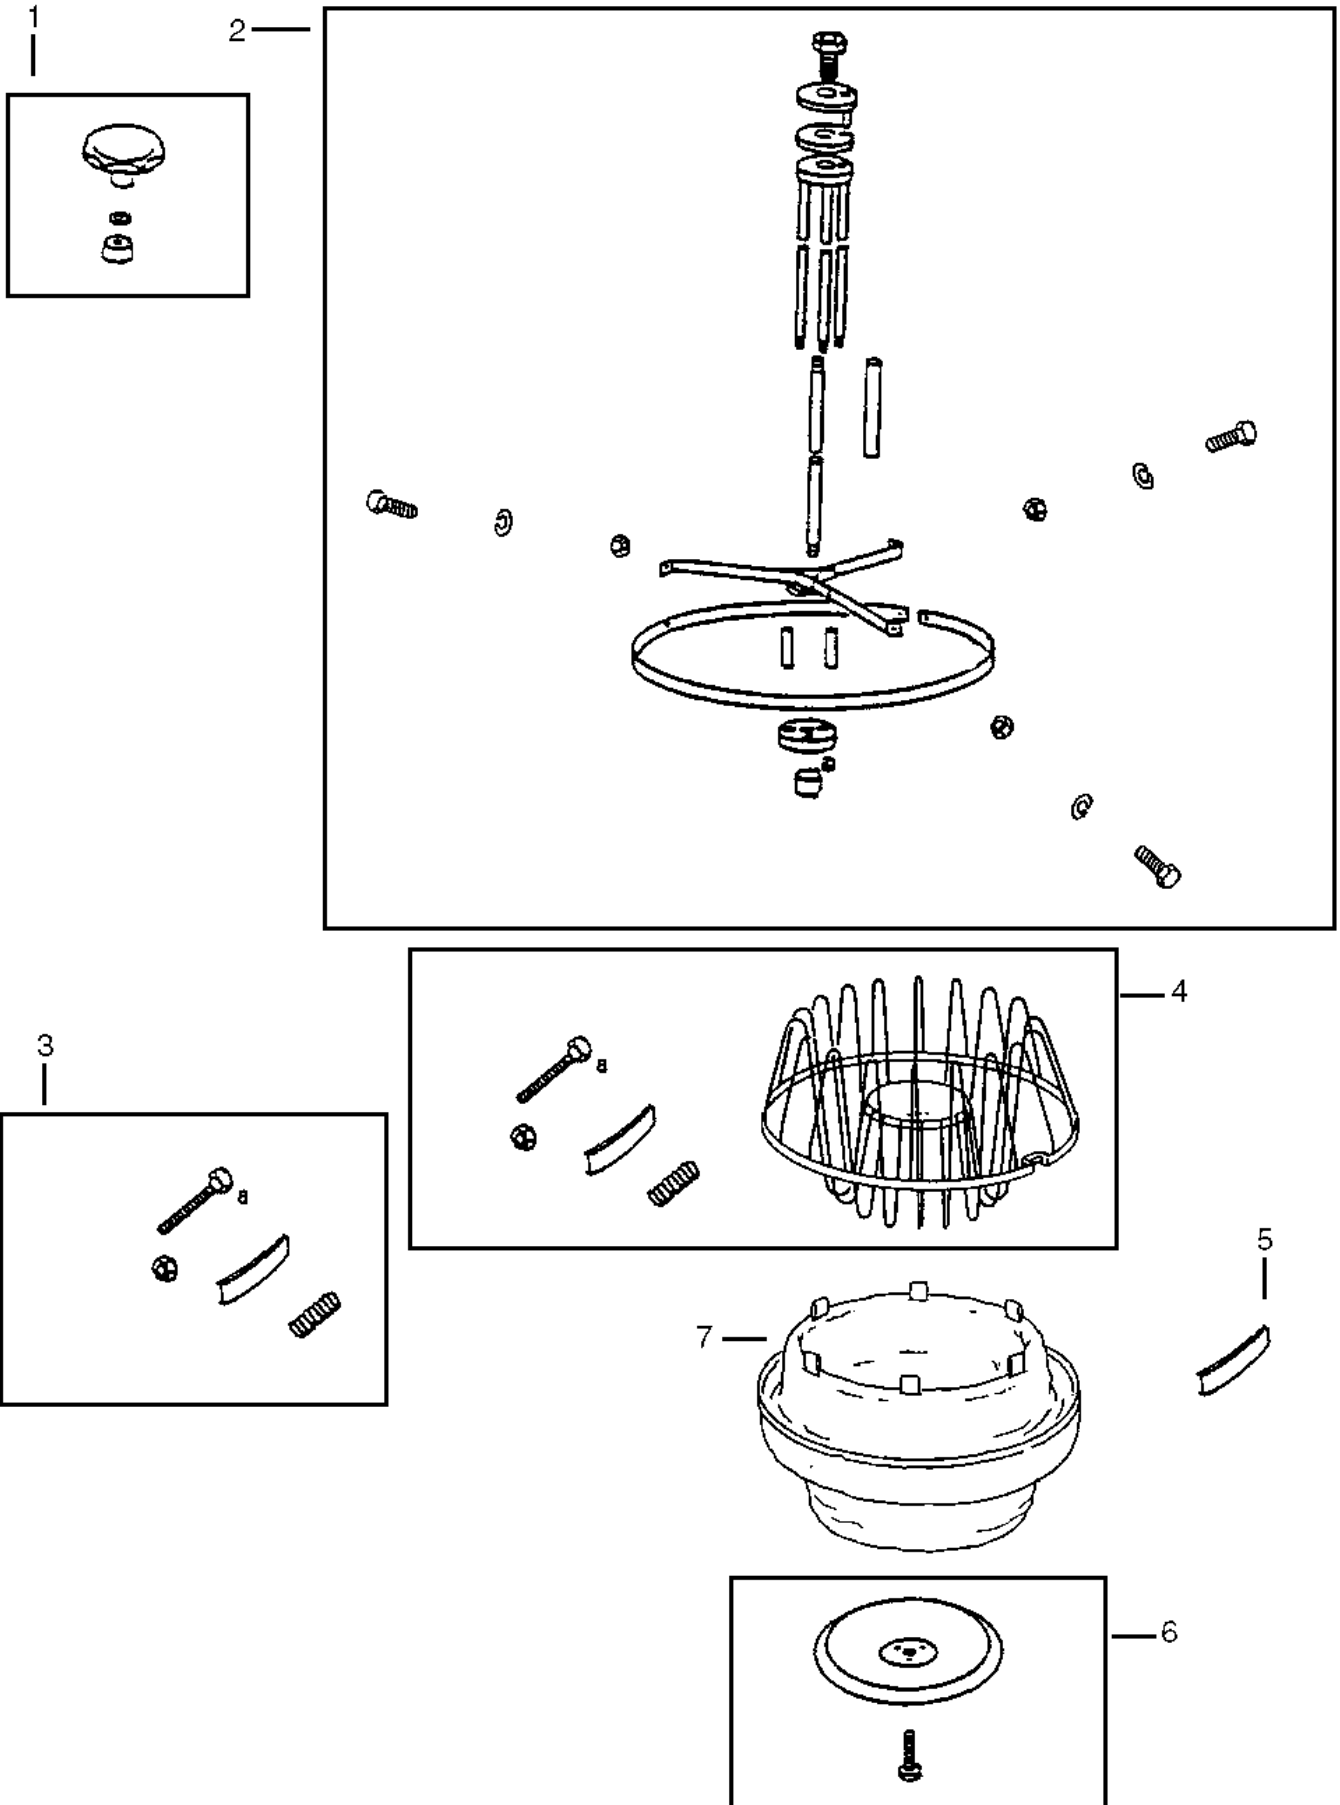

Filter (filter area 14300 cm²)

GS/GM 83

25-10-2014

Part List ID
G13315

15

Filter (filter area 14300 cm2)

GS/GM 83

25-10-2014

Part List ID
G13315

16

Pos	Part no.	Qty	Description
1	22396801	1	Shaker Handle with nipple
2	22396900	1	SHAKERSYSTEM COMPLETE
3	22397100	1	FILTER EXPANDER COMPLETE
4	22400600	1	FILTER FRAME 1.43 M2
5	71613800	1	Clamp GS82 filter assy USE 22397700
6	22397000	1	FILTER PLATE
7	61390600	1	FILTER GS/GM83/733 COTTON
7	61909900	1	GORE-TEX FILTER FOR 83
7	62048300	1	GORE NON STATIC FILTER
7	82243400	1	NOMEX FILTER