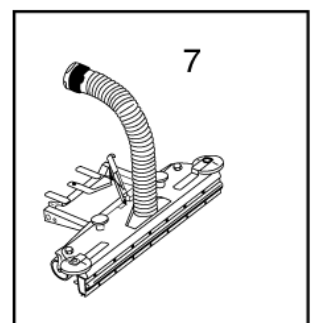

20

Fixed floor nozzle

ozzles 38 mm

GS/GM 83

25-10-2014

Part List ID G13337

44

Pos	Part no.	Qty	Description
1	140 3816 020	1	HARD FLOOR NOZZLE 38MM
2	10947300	1	WHEELED FLOOR NOZZLE 38MM 400MM
3	140 3816 020	1	HARD FLOOR NOZZLE 38MM
4	12126700	1	Wet floor nozzle IW1040 38mm
5	80956200	1	PLASTIC CONE 38MM X 200MM
5	L02956200	1	CONE FLEXIBLE 38MM
6	82167900	1	RUBBER CONE BLACK OIL RESISTANT 38MM 315MM
9	10989000	1	ROUND BRUSH 38MM ALUM/ WOOD 45 DEGREE
10	10950200	1	ROUND BRUSH 38MM X 75MM
10	10950201	1	ROUND BRUSH 38MM RED BRISTLES
10	10950202	1	ROUND BRUSH 38MM GREEN BRISTLES
10	10950203	1	ROUND BRUSH 38MM BLUE BRISTLES
10	12422500	1	NOZZLE NATURAL HAIR 70MM
10	80630800	1	BRISTLE FOR 50MM ROUND BRUSH
10	80630801	1	RED BRISTLES
10	80630802	1	GREEN BRISTLES
10	80630803	1	Blue Brush Ring For 10950
11	70945300	1	UPHOLSTERY NOZZLE 38MM ALUMINIUM
12	10949500	1	CREVICE NOZZLE STEEL 38MM 300MM
14	11476101	1	BRUSH FLOOR NOZZLE 38MM 400MM
15	11476000	1	CARPET NOZZLE 38MM 400MM
16	82169700	1	GULPER NOZZLE BLACK OIL RESISTANT 38MM 25X90MM
17	11346800	1	Wallbrush,150mmx38mm COMPLETE
17	11346900	1	Wallbrush,220mmx38mm
17	11347000	1	300mm WALL BRUSH
18	L00396349	1	FRENCH FLOOR NOZZLE, HARD
19	12126800	1	WHEELED DRY FLOOR NOZZLE 360/?38 MM
20	82191000	1	PIPE BRUSH UP TO 100MM INLET 38MM BLACK
21	82191200	1	Pipebrush 200mm x 38mm
22	11339500	1	SQUEEGEE 38x400
23	10957400	1	Swivel socket 38mm
23	10957411	1	NOZZLE NECK 38MM ST.STEEL ADJUSTABLE
24	32430801	1	NOZZL.PART W.LIP DARKGREY FLAT 300MM
25	10657900	1	Pipe brush base 400mm
25	10661600	1	Pipe brush base 200mm
25	10666400	1	Pipe brush base 600mm
25	42430900	1	NOZZLE PART WITH BRUSH GREY FOR PIPE CL
25	42431100	1	FLOOR NOZZ PART WITH BRUSH GRE
26	10674600	1	Pipe brush serr bse 100mm
26	10674700	1	MUNDSTYKKE T.RØR 200MM ½
26	10674800	1	Serrated Pipe Nozzle Head
26	10674900	1	Pipe brush serr bse 400mm
26	10675000	1	Pipe brush serr bse 600mm